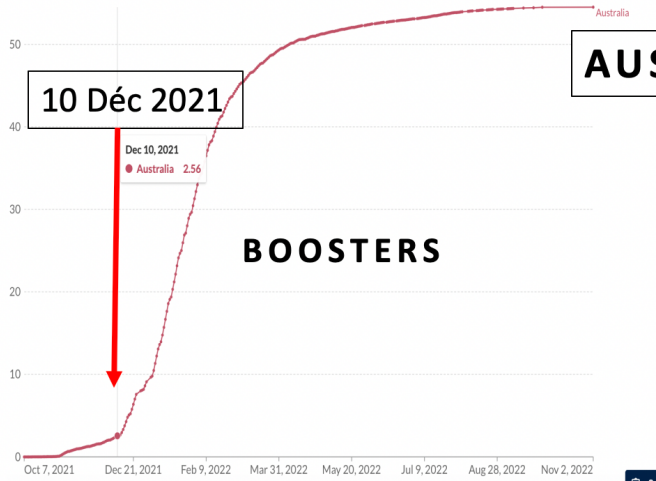

COVID-19 vaccine boosters administered per 100 people

LINEAR LOG